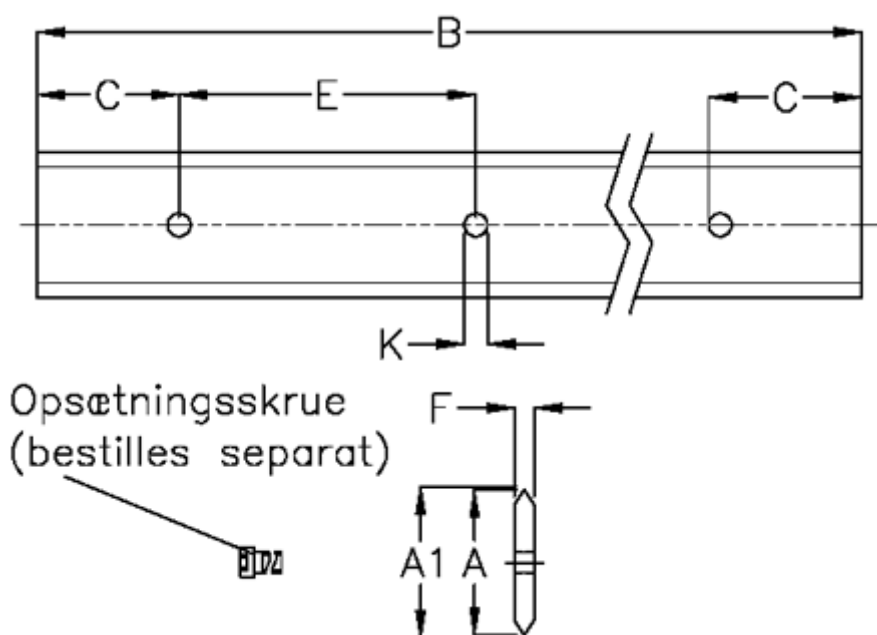

Article number: 059123536
 Description: Hepco SL2 spacer slide
 SS S 35-536

Measures

A	= 35	K	= 7.0
A1	= 35.81	Weight kg/1000	= 1300
B	= 536		
C	= 43.0		
E	= 90		
F	= 4.7		
For bearing	= 25		
For screw	= M6x16		